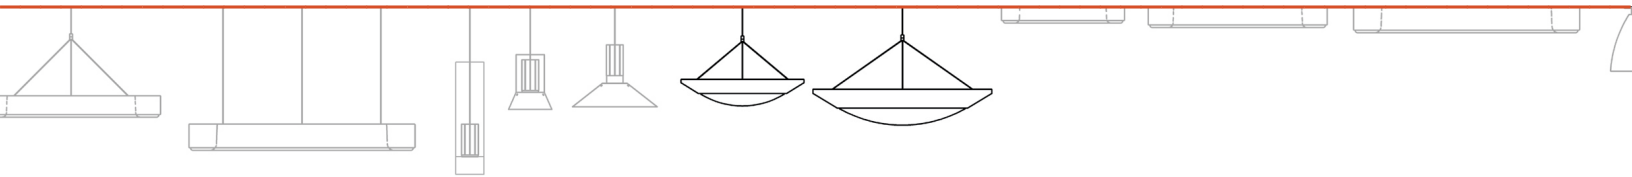

P1026 26"dia x 5.75"ht

P1038 38"dia x 7.75"ht

incit™

Handi Kids | Lois Charry Assoc.

Powder Coat Paint Finishes

MW matte white

AP anodized paint

SS satin silver